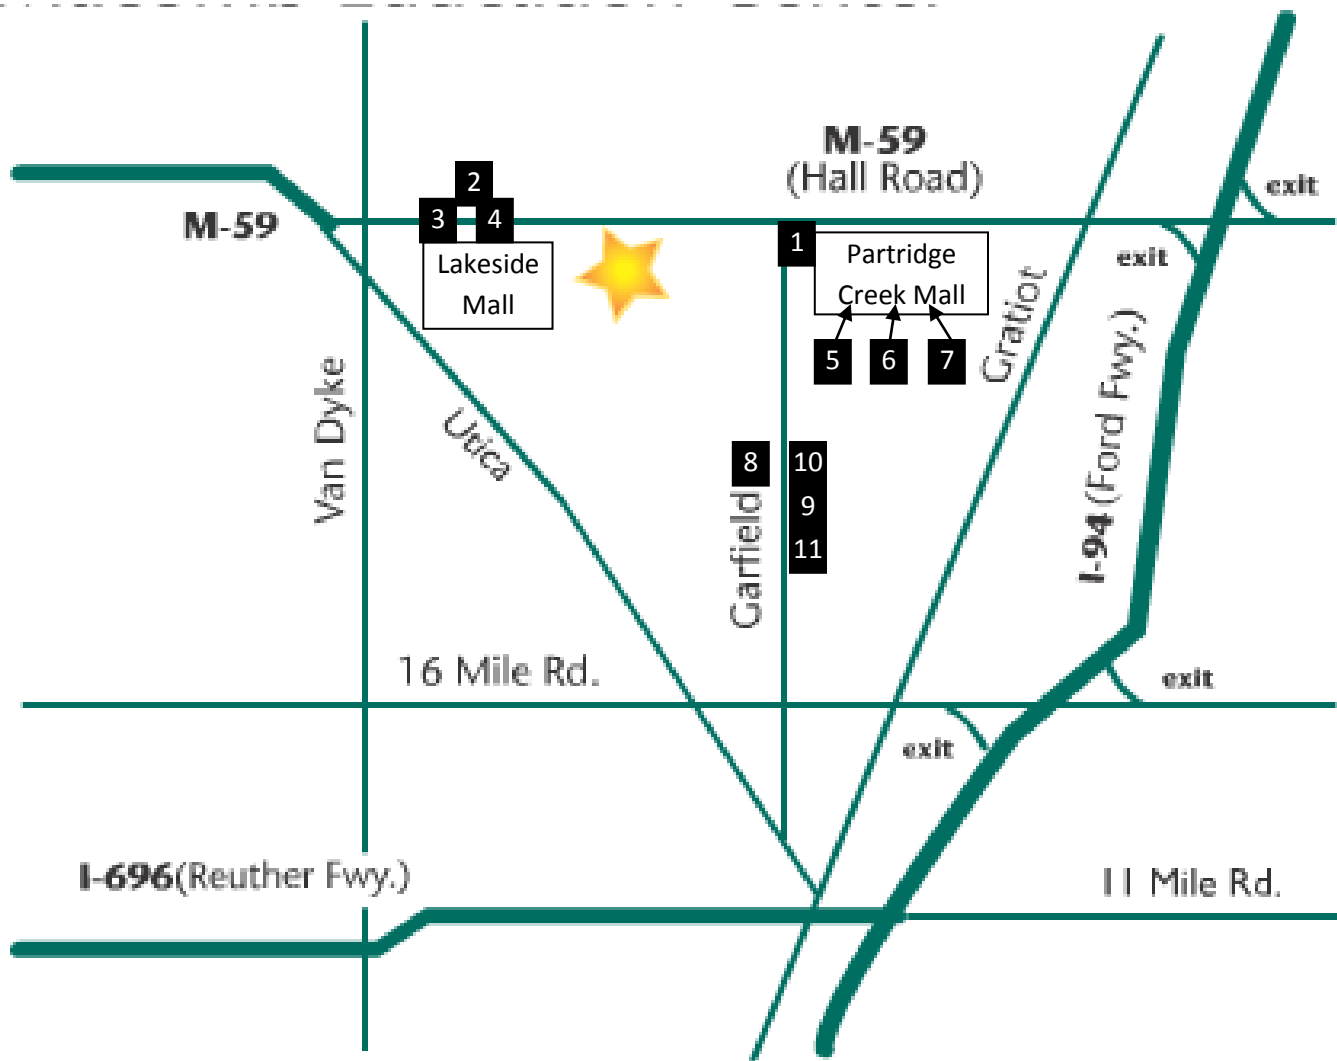

## Corner of Garfield & Hall Rd

1. Big Boys

## West (toward Lakeside Mall)

2. Panera Bread
3. Pei Wei
4. Red Robin

## At Partridge Creek Mall

5. California Pizza Kitchen
6. PF Chang's China Bistro
7. Brio Tuscan Grill

## South on Garfield

8. Olga's
  9. Wendy's
  10. National Coney Island
  11. Wildflower Café
- (And many other fast food restaurants)