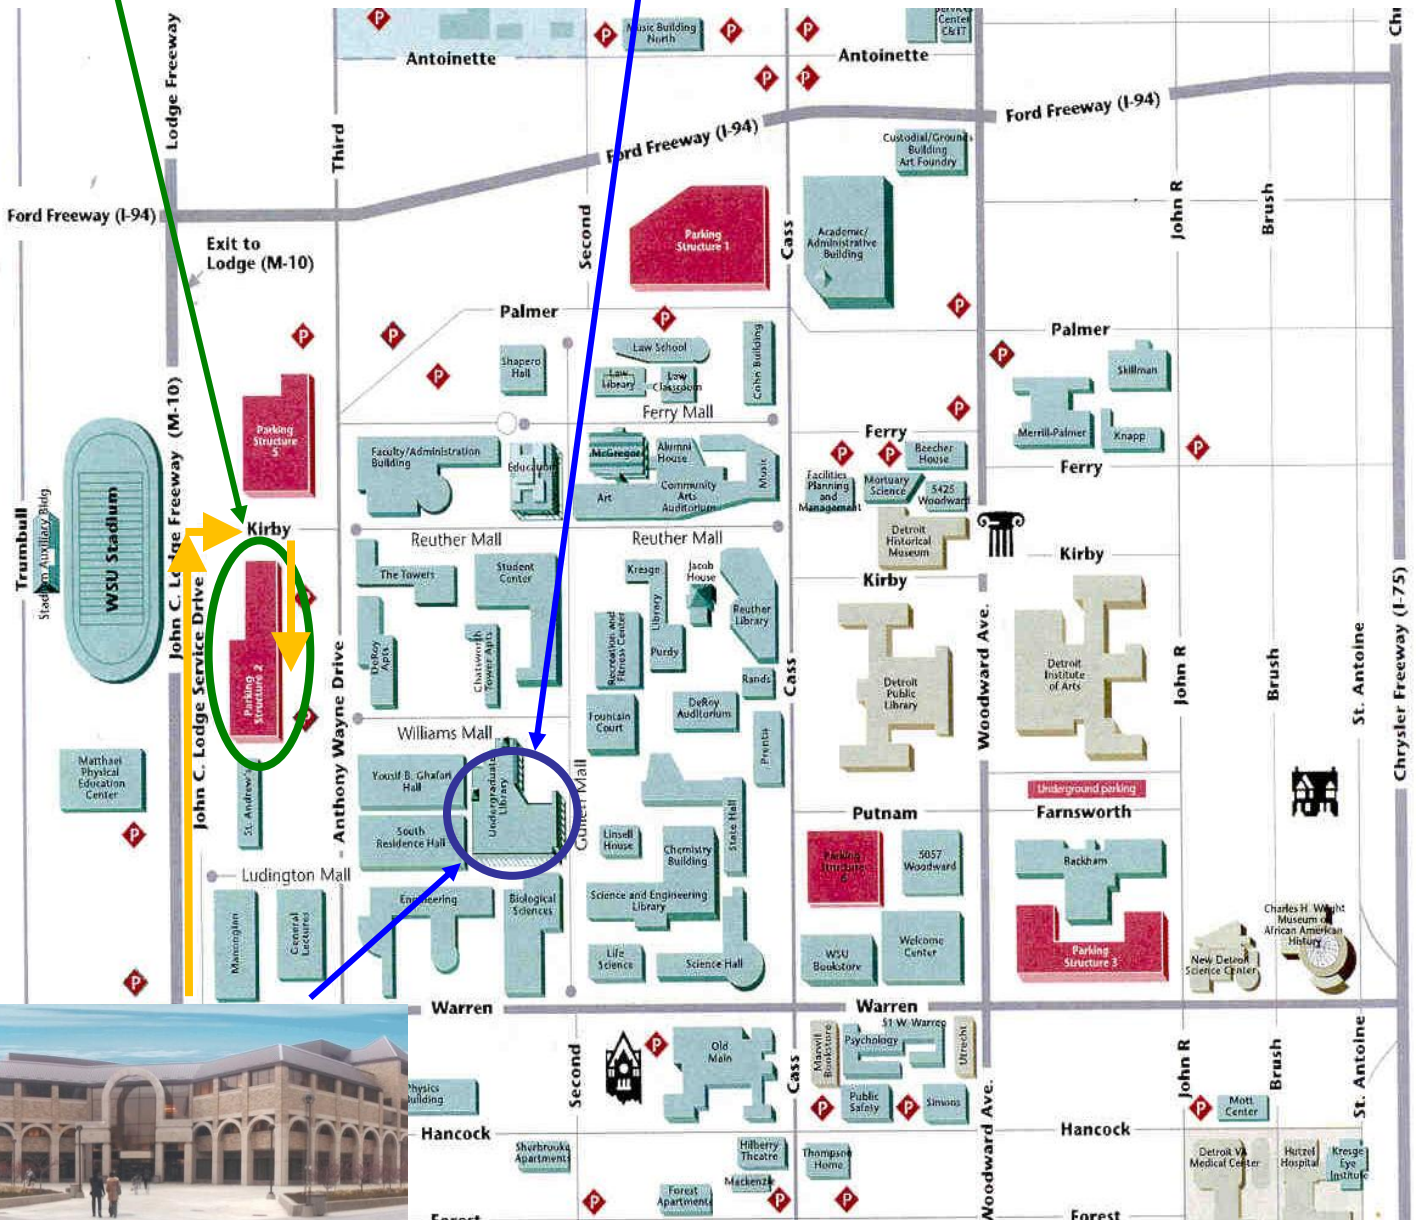

WAYNE STATE UNIVERSITY

Main Campus Parking Instructions – Bernath Auditorium

Please park in Parking Structure 2 (circled in green on the map). The address is 5150 John C. Lodge Service Drive, Detroit MI. The Visitor/Student entrance to the structure is located off Kirby St., which is a one-way street. You must follow the John C Lodge Service Drive north to Kirby, turn right, then turn right again to reach the entrance (please see gold arrows below).

The University has transitioned to credit card only payment machines, so please bring either a Visa or MasterCard with you. You will need to swipe your card when entering and leaving the structure.

The workshop is scheduled to meet in the Bernath Auditorium (first floor) of the Undergraduate Library (circled in blue on the map). The address is 5155 Gullen Mall,