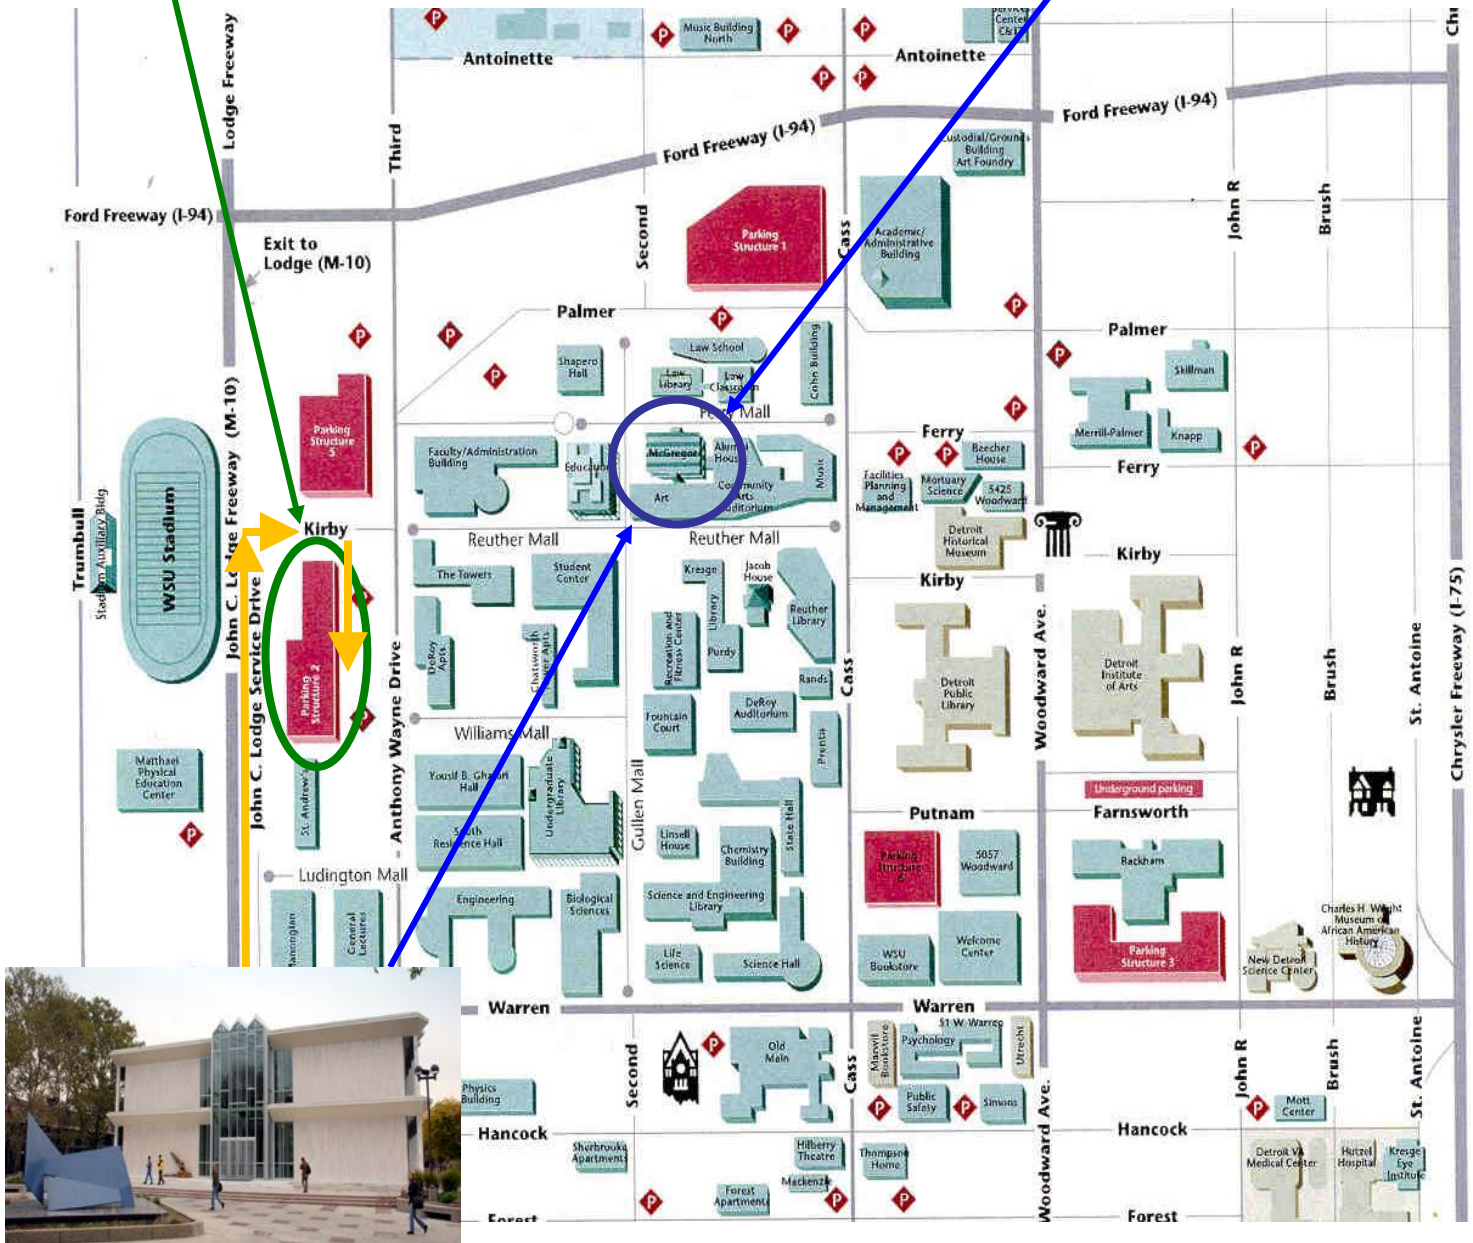

WAYNE STATE UNIVERSITY

Main Campus Parking Instructions – McGregor Conference Center

Please park in Parking Structure 2 (circled in green on the map). The address is 5150 John C. Lodge Service Drive, Detroit MI. The Visitor/Student entrance to the structure is located off Kirby St., which is a one-way street. You must follow the John C Lodge Service Drive north to Kirby, turn right, then turn right again to reach the entrance (please see gold arrows below).

Directions to WSU Parking Structure #2

From the West

- Take I-96 East to I-94 East to the Lodge Freeway (M-10) South.
- Stay in the right lane and exit at Forest/Warren. Turn left at the light.
- Drive over the freeway and turn left at the first light onto the Lodge Service Drive heading North.
- Just past Warren Avenue, you will see Parking Structure #2 on your right. Continue on the service drive until you reach Kirby and turn right, then turn right again to reach the entrance.
- Enter the structure where it says “Student/Visitor Parking”.

From the North

- Take I-75 South to the Warren Avenue exit. Turn right at the light.
- Take Warren Avenue to the John C Lodge Service Drive and turn right.
- Continue on the service drive until you reach Kirby and turn right, then turn right again to reach the entrance.
- Enter Parking Structure #2 where it says “Student/Visitor Parking”.

From the South

- Take I-75 North to the Warren Avenue exit. Turn left at the light.
- Take Warren Avenue to the John C Lodge Service Drive and turn right.
- Continue on the service drive until you reach Kirby and turn right, then turn right again to reach the entrance.
- Enter Parking Structure #2 where it says “Student/Visitor Parking”.